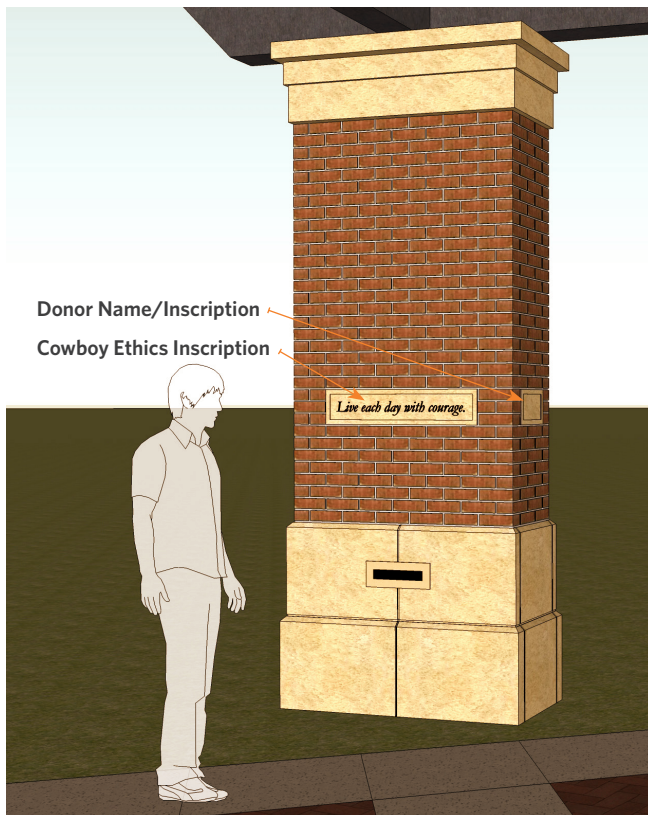

Make Your Impact

Welcome Plaza Fund 20-69800

Welcome Plaza	\$750,000
Mare & Foal Sculpture	\$325,000
Sculpture Garden	\$150,000
Fountain Plaza (Including Saddle Sculpture)	\$125,000
Entry Plaza	\$100,000
Water Fountain	\$50,000
Arbor Columns (10 total)	\$25,000
Benches (2 available; 7 FUNDED)	\$3,500

Help keep OSU *America's Brightest Orange* by supporting our campus beautification projects.

Ten arbor columns will be inscribed with tenants of the Cowboy code of ethics and will also feature a plaque that can be engraved to the donors' specifications, offering a unique way to participate in this impressive project. The entire arbor creates a dramatic backdrop to the sculptures included in the Welcome Plaza and adds to the space's symbolism of what it means to be a part of the Cowboy family. Columns will be about 13.5 feet tall.